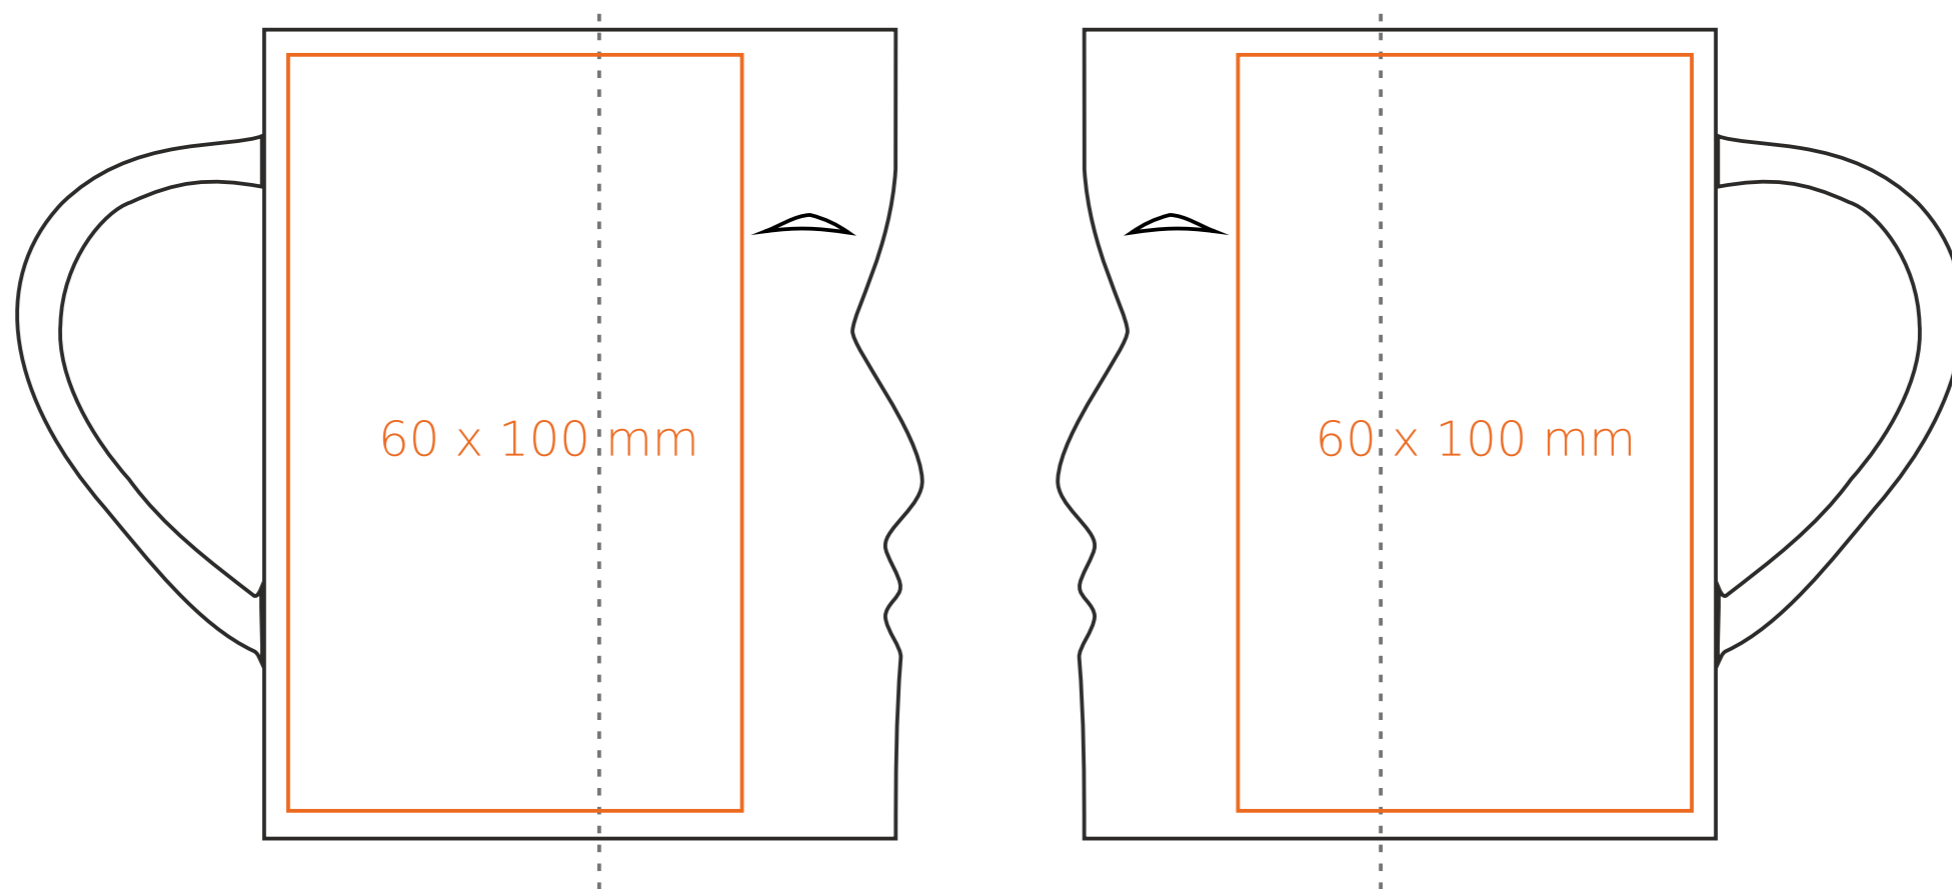

M/017 Black & White

280 ml / h: 107 mm / Ø 72 mm

- Imprint on the handle - 50 x 10 mm
- Imprint on the inside - 40 x 10 mm
- Imprint on the bottom outside - Ø 40 mm

*In the case of projects for transfer print running outside of the standard print area, please contact our sales department.

[How to prepare print material](#)

meaning

- Transfer Print
- Sensitive Touch