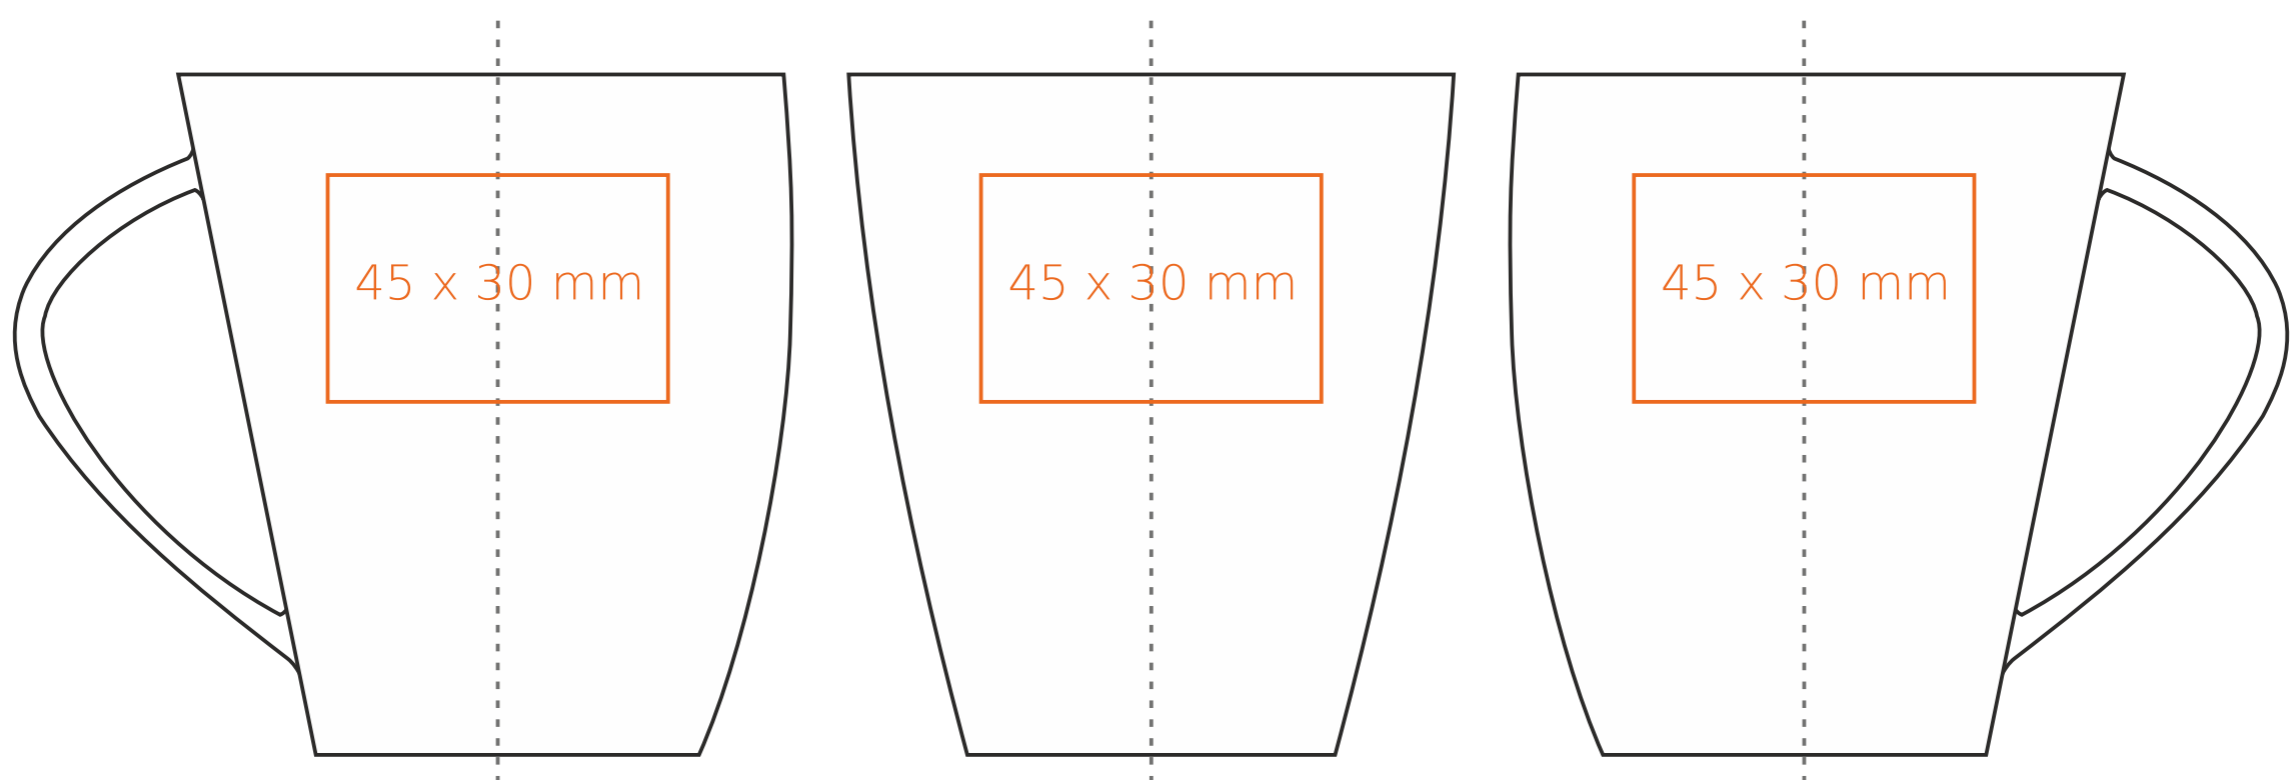

M/006 **Kick**

210 ml / h: 90 mm / Ø 78 mm

Imprint on the handle	- 50 x 10 mm
Imprint on the inside	- 40 x 20 mm
Imprint on the bottom inside	- Ø 30 mm
Imprint on the bottom outside	- Ø 30 mm

\*In the case of projects for transfer print running outside of the standard print area, please contact our sales department.

[How to prepare print material](#)

meaning

— Transfer Print  
— Sensitive Touch