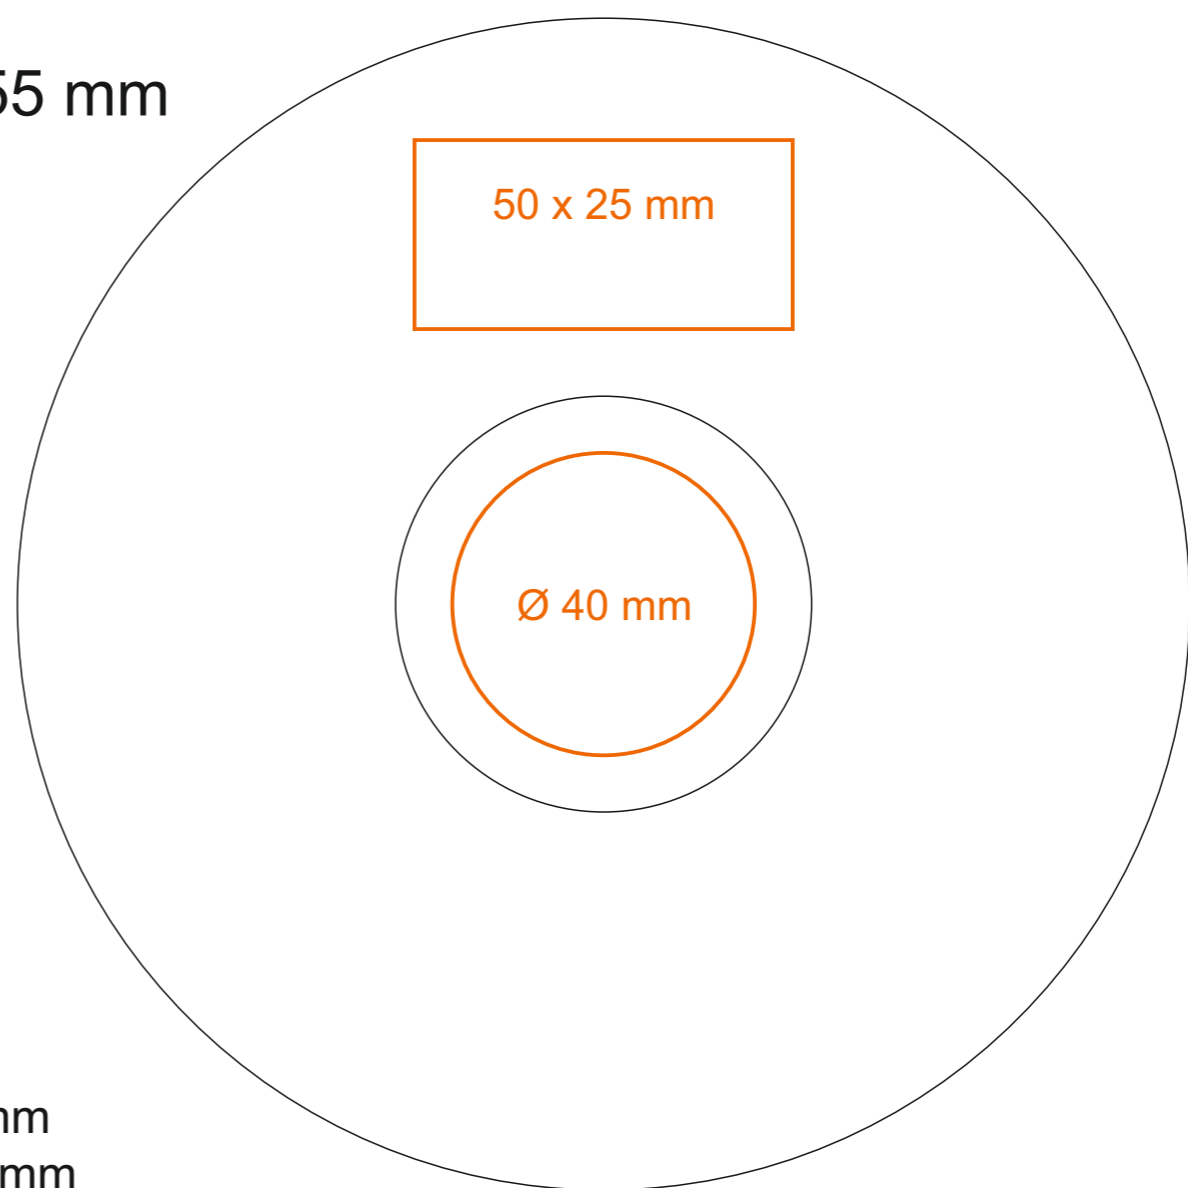

C_240 Vision Set

200 ml / h: 74 mm / Ø 86 mm

saucer Ø 155 mm

- Imprint on the handle
- Imprint on the inside
- Imprint on the bottom inside
- Imprint on the bottom outside

- 50 x 8 mm
- 50 x 15 mm
- Ø 30 mm
- Ø 30 mm