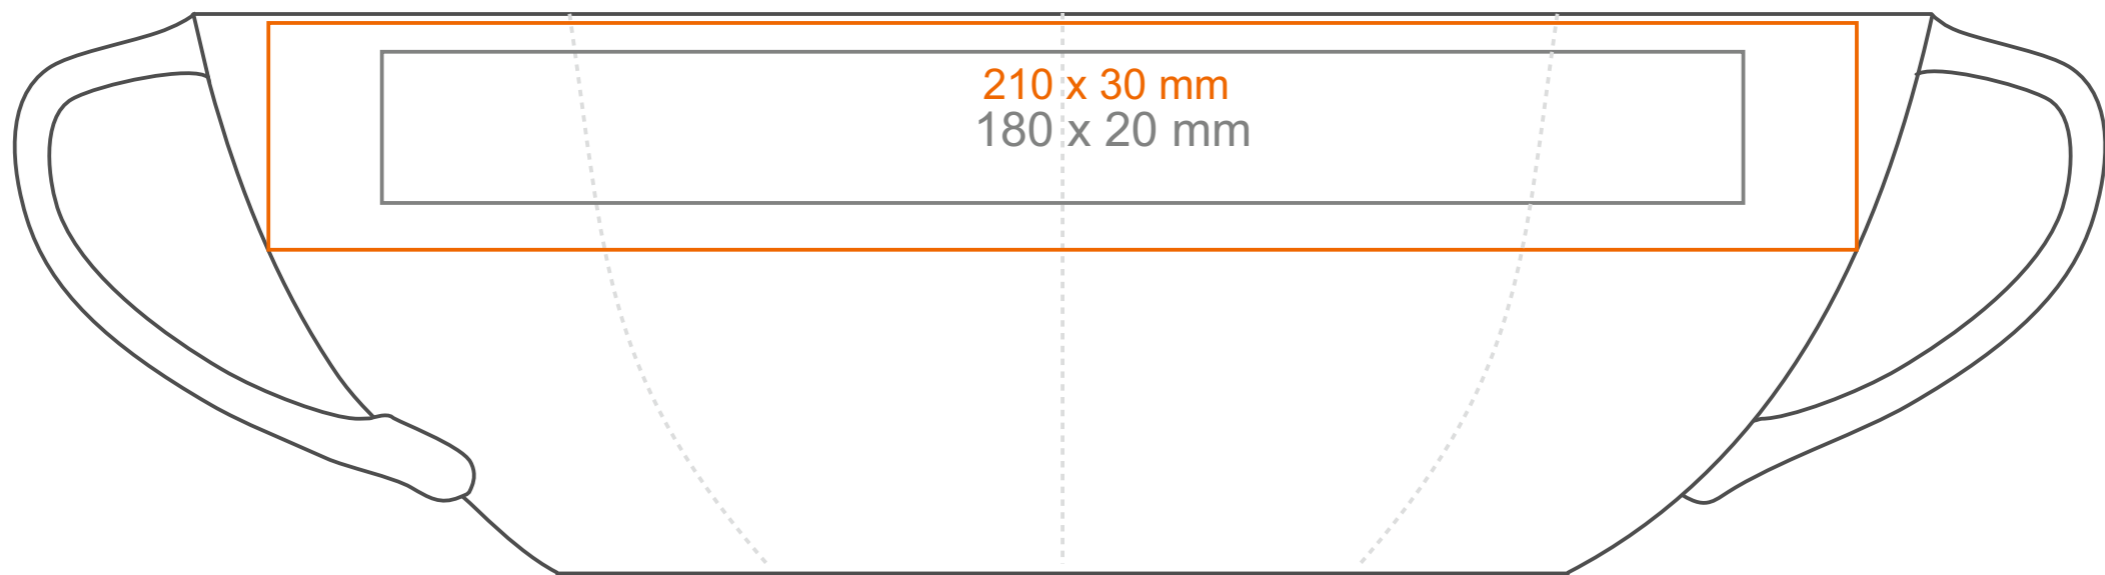

C_240 Vision Set

200 ml / h: 74 mm / Ø 86 mm

saucer Ø 155 mm

- Imprint on the handle
- Imprint on the inside
- Imprint on the bottom inside
- Imprint on the bottom outside

- 50 x 8 mm
- 50 x 15 mm
- Ø 30 mm
- Ø 30 mm

*In the case of projects for transfer print running outside of the standard print area, please contact our sales department.

[How to prepare print material](#)

meaning

- Transfer Print
- Sensitive Touch
- Direct Print