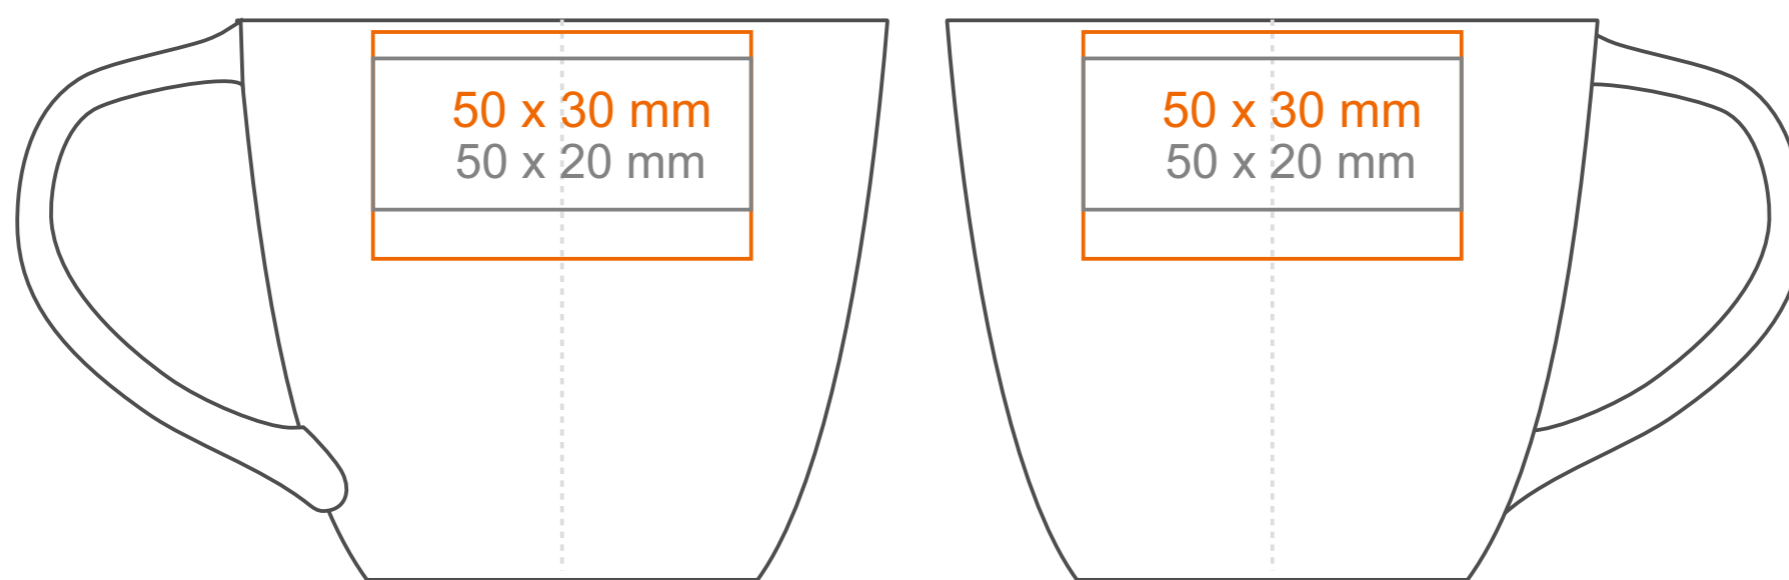

C_240 Vision Set

200 ml / h: 74 mm / Ø 86 mm

saucer Ø 155 mm

- Imprint on the handle
- Imprint on the inside
- Imprint on the bottom inside
- Imprint on the bottom outside

- 50 x 8 mm
- 50 x 15 mm
- Ø 30 mm
- Ø 30 mm